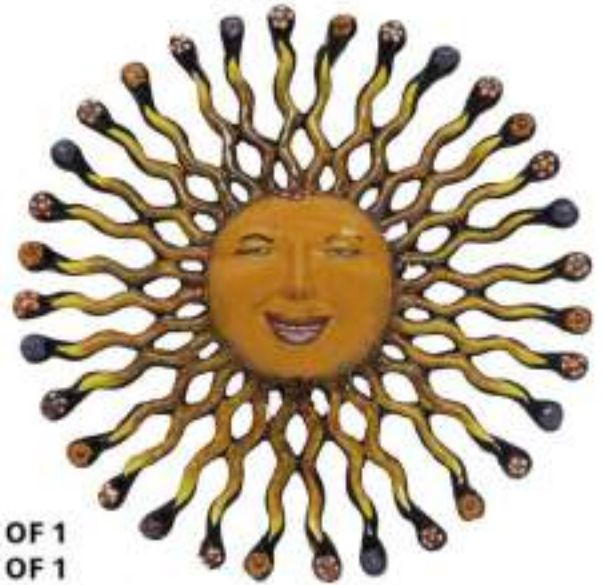

## Sun Rays Wire

TA-SNRY-MD	Sun Rays Wire MD	L 16.5" x h 16.5"	SET OF 1
TA-SNRY-LG	Sun Rays Wire LG	L 27.5" x h 27.5"	SET OF 1